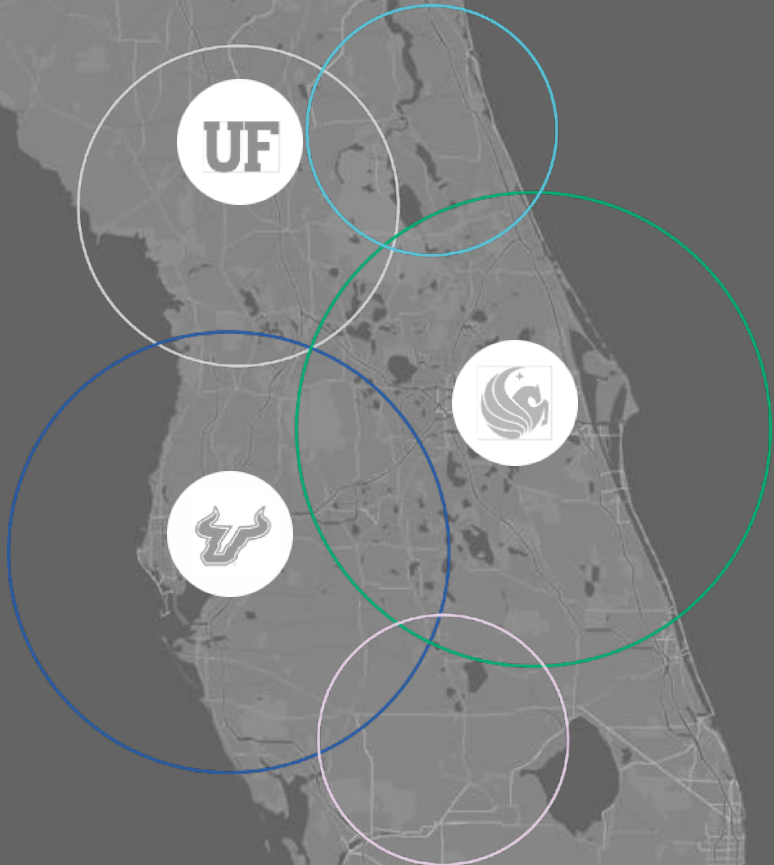

— the —
florida
high tech
corridor —

The Corridor is a force multiplier, driving innovation across a 23-county region anchored by three research universities.

Matching Grants Research Program

Fosters applied research between the region's high-tech industry partners and university researchers.