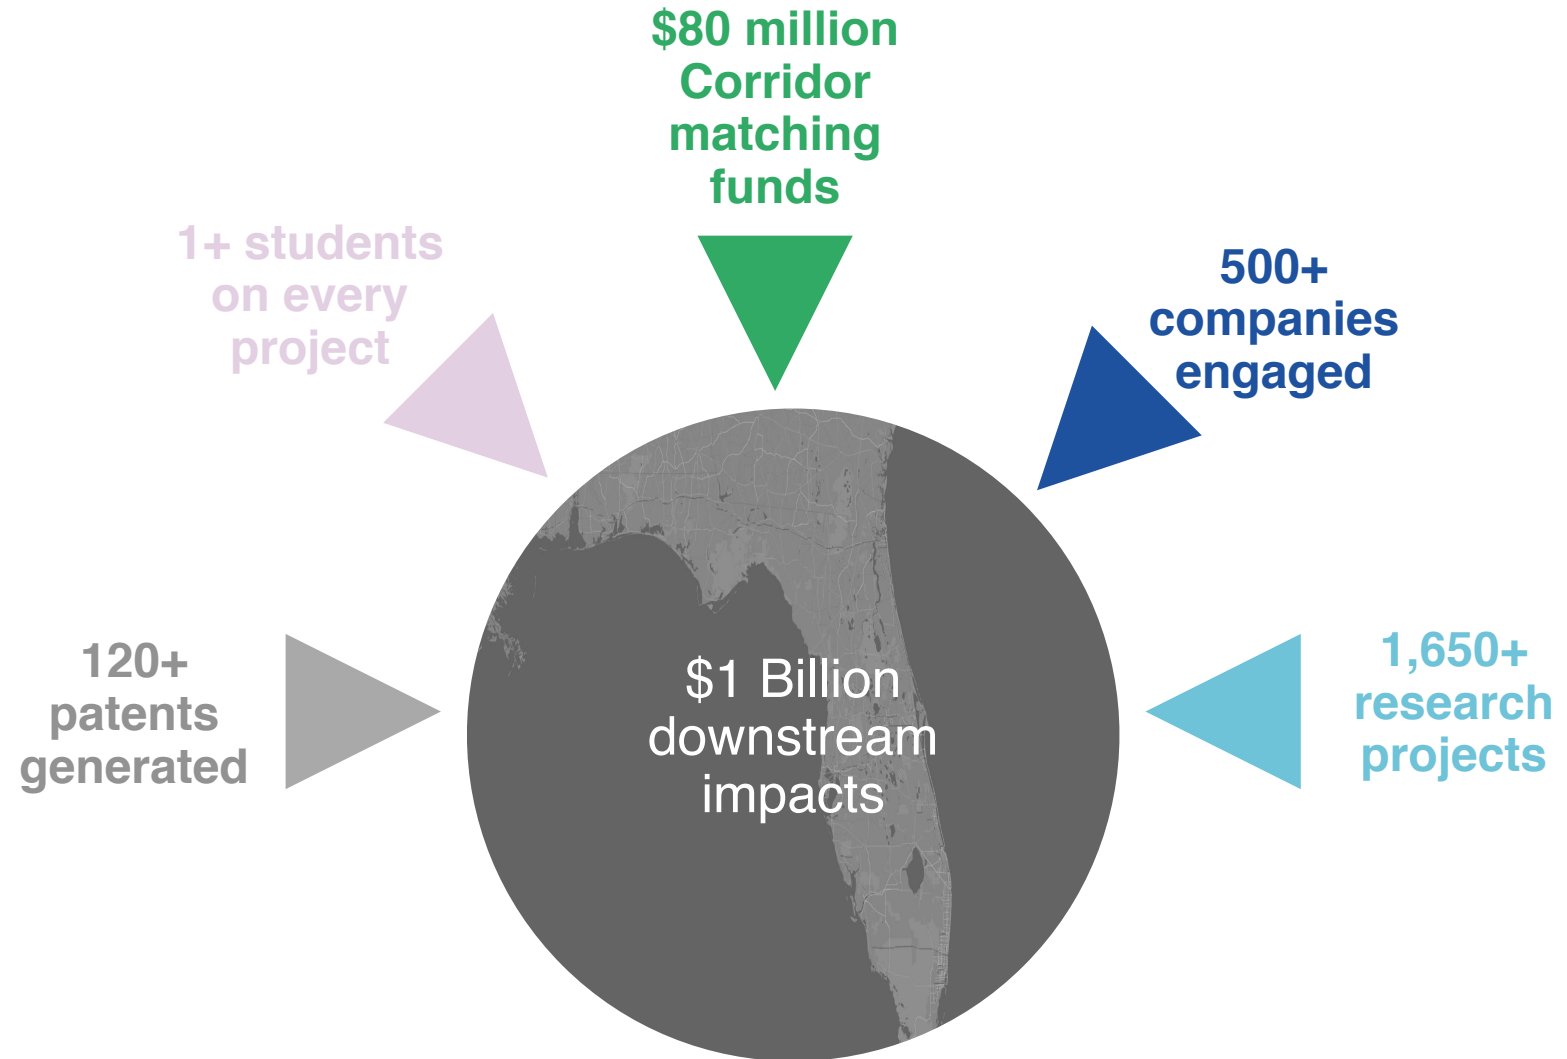

— the —
florida
high tech
corridor —

The Corridor is a force multiplier, driving innovation across a 23-county region anchored by three research universities.

Matching Grants Research Program

Fosters applied research between the region's high-tech industry partners and university researchers.

- Provides up to \$150K to research projects between local industry and USF or UCF researchers
- Expands project's scope of work, support student participation
- Program staff facilitate connections to relevant faculty based on the company's needs