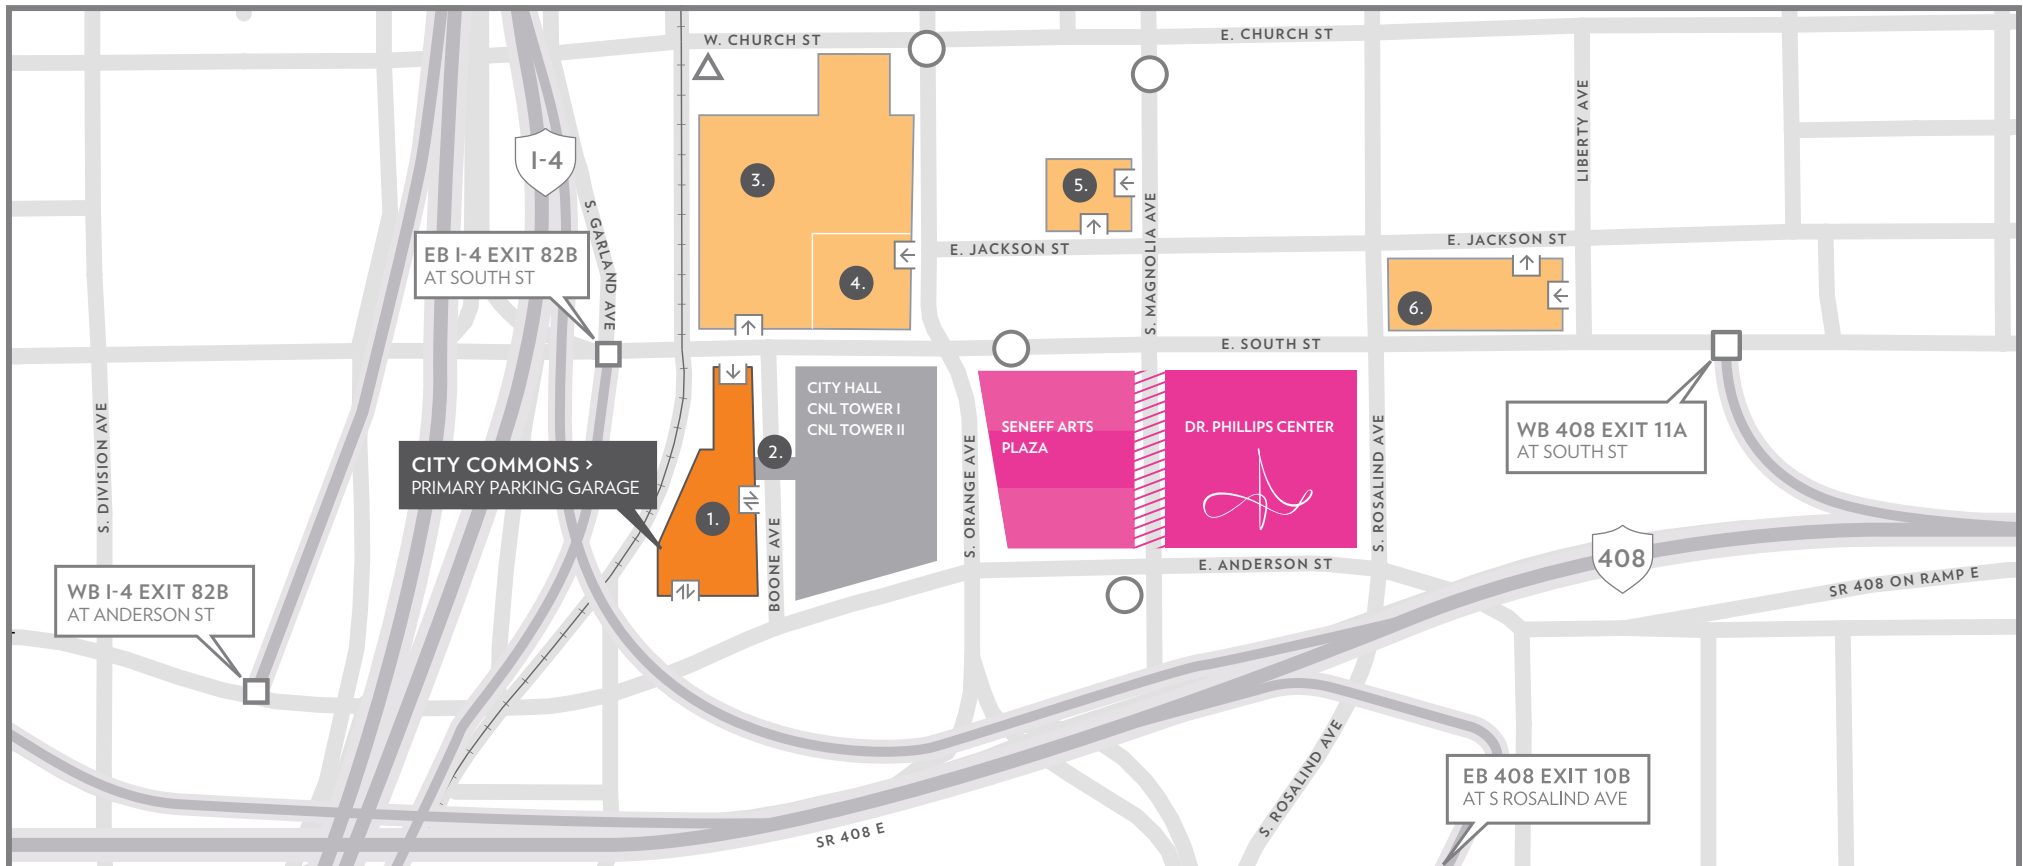

PARKING GUIDE >
Parking Options for the Dr. Phillips Center

- Dr. Phillips Center
- ▨ Valet & Drop Off
- City Commons > Primary Parking Garage
- Highway Exits
- Lymmo Stops
- ↕ Entrances and Exits
- Crosswalks for Orange Ave.
- △ SunRail Stop

PARKING GARAGES & SKY BRIDGE

1. City Commons Garage
2. CNL Sky Bridge, Level 3
3. SunTrust Center Garage
4. Lincoln Plaza Garage
5. Seaside Plaza Garage
6. Orange County Administrative Garage

PARKING AT THE DR. PHILLIPS CENTER FOR THE PERFORMING ARTS IS EASY, SIMPLE AND SAFE. There are over 3,300 parking spaces located within a short distance from the Dr. Phillips Center, and many different arrival options to accommodate our guests. From our primary parking garage at City Commons, take

the covered Sky Bridge on Level 3 through CNL Tower 1 to the Dr. Phillips Center. Other convenient options are available such as valet parking, drop off, Lymmo stops, and other adjacent garages.

PARKING GUIDE >

the covered Sky Bridge on Level 3 through CNL Tower 1 to the Dr. Phillips Center. Other convenient options are available such as valet parking, drop off, Lymmo stops, and other adjacent garages.